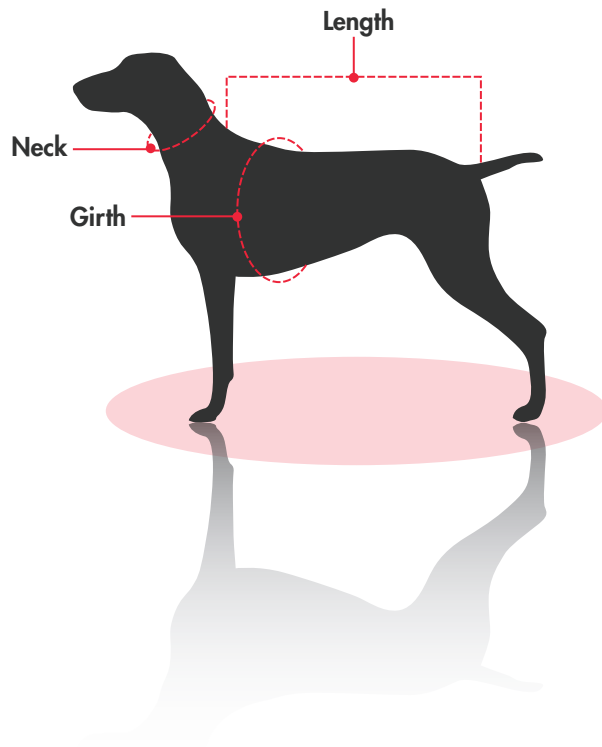

**PETS**  
Size Charts

## Small dog apparel sizing chart

Size	Length	Girth (inch)	Neck (inch)	Weight (pounds)
XXS	6.4	10.5	6.4	1.2 – 2.2
XS	7.9	12	7.9	2.0 – 5.0
S	9.6	14	9.5	5.0 – 7.0
M	11.8	16.5	11	7.0 – 10.5
L	13.8	18.9	12.6	10.5 – 15.4