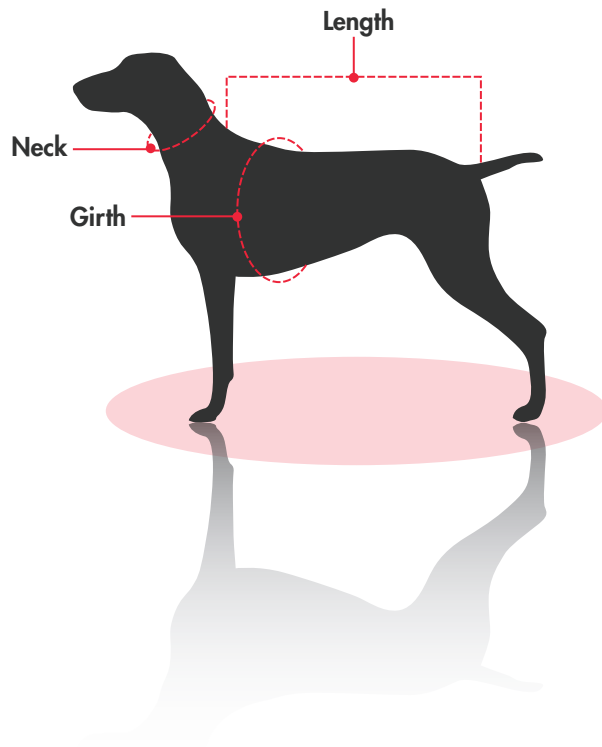

PETS
Collar Sizing

Pets Collars

Type	Size	Width	Length
Toy dog	Mini	3/8 in.	6 in. - 9 in.
	XS	3/8 in.	7 in. - 11 in.
	S	1/2 in.	10 in. - 15 in.
Mini sized dog	S	3/4 in.	10 in. - 15 in.
	M	3/4 in.	13 in. - 19 in.
Big dog	M	1 in.	13 in. - 19 in.
	L	1 in.	15 in. - 24 in.
	XL	1 in.	17 in. - 28 in.
Cat	XS	3/8 in.	5 in. - 8 in.
	S	3/8 in.	7 in. - 10 in.
	M	3/8 in.	9 in. - 13 in.