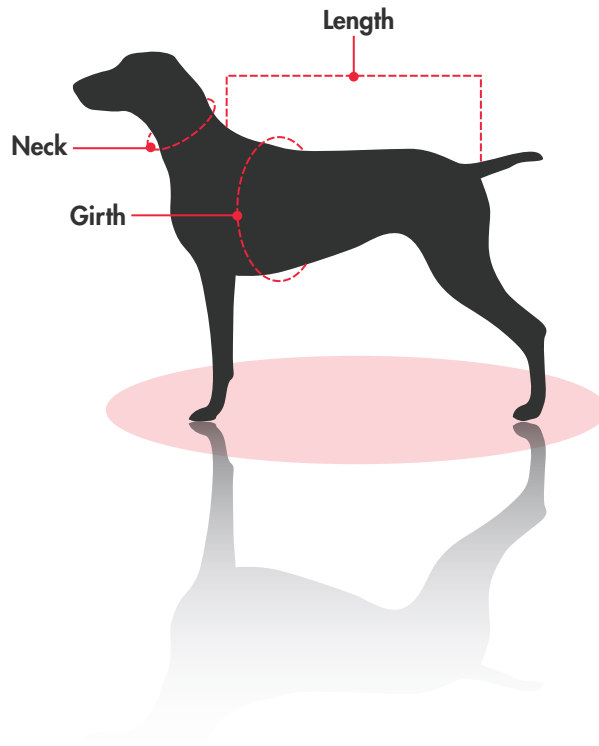

PETS
Bed Sizing

Pets Bed

Size	Rectangle	Oval/Round
XXS	12 in. x 17 in. or smaller	29 in. or smaller
XS	16 in. x 21 in.	30 in. - 36 in.
S	18 in. x 23 in.	30 in. - 36 in.
M	21 in. x 28 in.	36 in. - 45 in.
L	24 in. x 36 in.	45 in. - 52 in.
XL	28 in. x 43 in.	45 in. - 52 in.
XXL	29 in. x 44 in. or larger	53 in. or larger

Tips:

1. Measure your pet, from the neck to the tail.
2. Add 5 inches to the length of your pet.
3. Pick a bed that measures that length or greater for a comfortable fit.